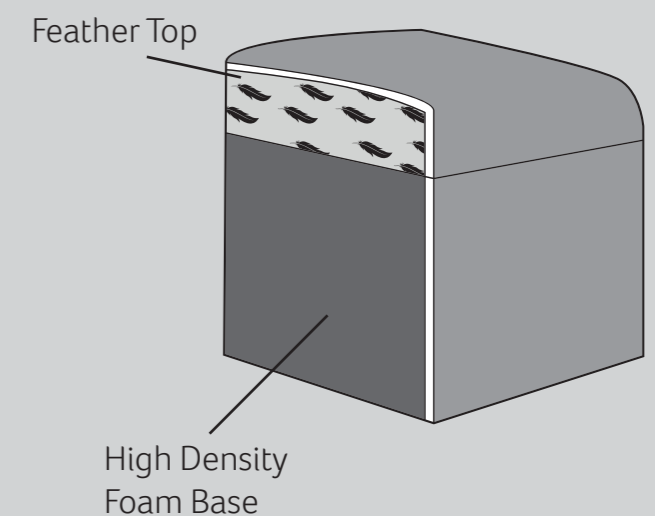

See terms & conditions

29/01/2025