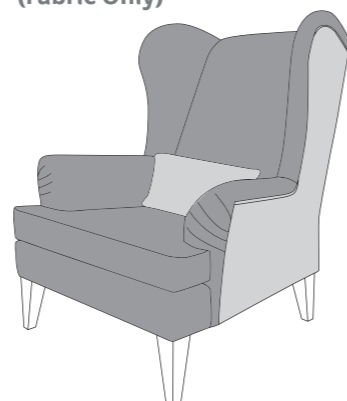

4 Seater Modular Sofa - 4MD-P-C

3 Seater Sofa - 3ST-P-C

2 Seater Sofa - 2ST-P-C

Love Chair - LOV-P-C

COVER 1
(OUTER / FRONT BORDER/ ARM/ SIDES)

COVER 2
(INNER/ OUTSIDE BACK/ PILLOW)

COVER 3
(PILLOW)

COVER 4
(PILLOW)

COVER 5
(BOLSTER)

Pillow Back Cushions

Pillow Back Bolster Cushion

SUGGESTED ACCENT PIECES

Horatio Footstool (FST)
(Fabric Only)

Kenneth Accent Chair (ACH)
(Fabric Only)

COVER 1
(OUTER / BOLSTER FRONT)

COVER 2
(INNER / BOLSTER BACK)