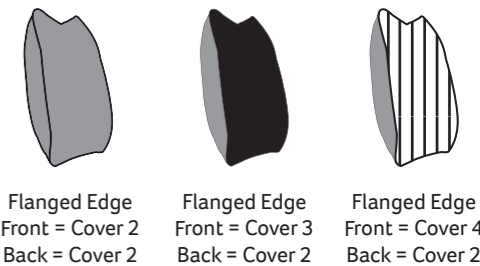

Pillow Back Cushions