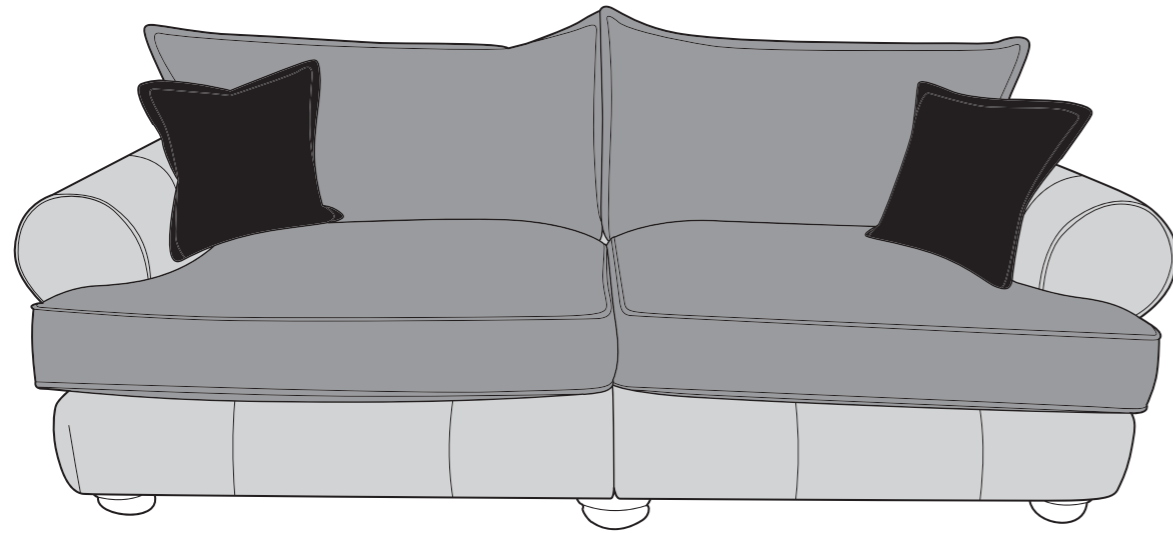

Horatio Mix Collection

4 seater modular sofa shown in Lazio Brown (Cover 1), Pablo Mole (Cover 2), Craven Truffle (Cover 3), Harlequin Mink (Cover 4) and Cowling Truffle (Cover 5).
Kenneth accent chair shown in Craven Truffle (Cover 1) and Pablo Mole (Cover 2). Horatio footstool shown in Craven Truffle (Cover 1).

Please use this guide when ordering the following pieces to clarify cover options.

4 Seater Modular Sofa - 4MD-S-C

3 Seater Sofa - 3ST-S-C

2 Seater Sofa - 2ST-S-C

Love Chair - LOV-S-C

COVER 1
(OUTER / FRONT
BORDER / ARM/
SIDES)

COVER 2
(INNER/
OUTSIDE BACK)

COVER 3
(SCATTER)

Standard back
Scatter Cushions

Front = Cover 3
Back = Cover 2
Flanged Edge

MANUFACTURER MEMBER

HORATIO MIX COVER GUIDE: PILLOW BACK

Please use this guide when ordering the following pieces to clarify cover options.

Please note : All dimension are approximate. Allow tolerance of +/- 2.5cm.

A high density foam base seat interior with a duck feather filled, channelled topper which provides both luxurious softness and support.