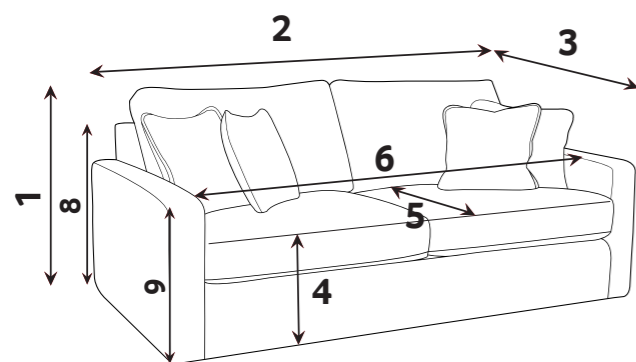

Bolster Cushion

Front = Cover 1
Back = Cover 2
Flanged Edge

HORATIO MIX DIMENSIONS (CM)

AVAILABLE PIECES	HEIGHT 1	WIDTH 2	DEPTH 3	SEAT HEIGHT 4	SEAT DEPTH 5	SEAT WIDTH 6	ACCESS DIAGONAL 7	OUTBACK HEIGHT 8	ARM HEIGHT 9	WEIGHT (KG)	SCATTER CUSHIONS / BOLSTERS
4 SEATER MODULAR SOFA (4MD)	86	246	106	49	70	188	248	70	63	80	SB = 2 x SCATTER PB = 2 x BOLSTER
4ML/4MR UNIT	86	123	106	49	70	94	147	70	63	40	SB = 1 x SCATTER PB = 1 x BOLSTER
3 SEATER SOFA (3ST)	86	209	106	49	70	157	221	70	63	65	SB = 2 x SCATTER PB = 1 x BOLSTER
2 SEATER SOFA (2ST)	86	189	106	49	70	134	203	70	63	59.5	SB = 2 x SCATTER PB = 1 x BOLSTER
LOVE CHAIR (LOV)	86	147	106	49	70	91	168	70	63	50.5	SB = 2 x SCATTER
ACCENT PIECES											
KENNETH ACCENT CHAIR (ACH)	114	98	108	56	54	62	130	N/A	63	34	N/A
HORATIO FOOTSTOOL (FST)	29	93	93	N/A	N/A	N/A	114	N/A	N/A	18	N/A

* Hardwood & composite board frame.

* Dowelled, screwed, glued & stapled joinery.

* Available with a Walnut wood foot.

* Featherflex seat interior. 

* Standard Back with fibre filled backs for added comfort and feather filled scatters. 

* Pillow Back with sumptuous feather filled pillow backs and feather bolsters 

* Serpentine seat springs & silent wire.

* Elasticated back webbing.

DIMENSION GUIDE

Check the diagonal access dimension to ensure furniture will fit in your home.