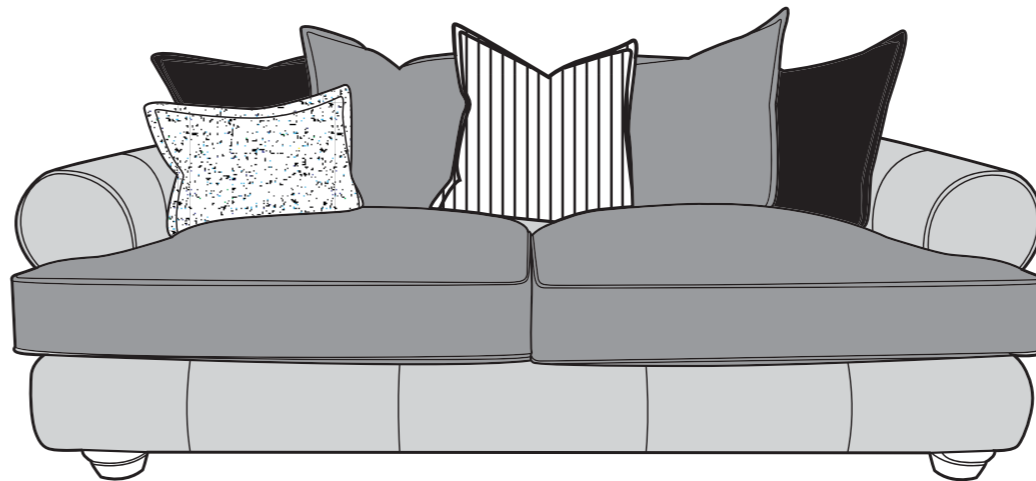

Please use this guide when ordering the following pieces to clarify cover options.

4 Seater Modular Sofa - 4MD-S-C

3 Seater Sofa - 3ST-S-C

2 Seater Sofa - 2ST-S-C

Love Chair - LOV-S-C

COVER 1
(OUTER / FRONT
BORDER / ARM/
SIDES)

COVER 2
(INNER/
OUTSIDE BACK)

COVER 3
(SCATTER)

Standard back
Scatter Cushions

Front = Cover 3
Back = Cover 2
Flanged Edge

MANUFACTURER MEMBER

HORATIO MIX COVER GUIDE: PILLOW BACK

Please use this guide when ordering the following pieces to clarify cover options.

4 Seater Modular Sofa - 4MD-P-C

3 Seater Sofa - 3ST-P-C

2 Seater Sofa - 2ST-P-C

Love Chair - LOV-P-C

COVER 1
(OUTER / FRONT BORDER/ ARM/ SIDES)

COVER 2
(INNER/ OUTSIDE BACK/ PILLOW)

COVER 3
(PILLOW)

COVER 4
(PILLOW)