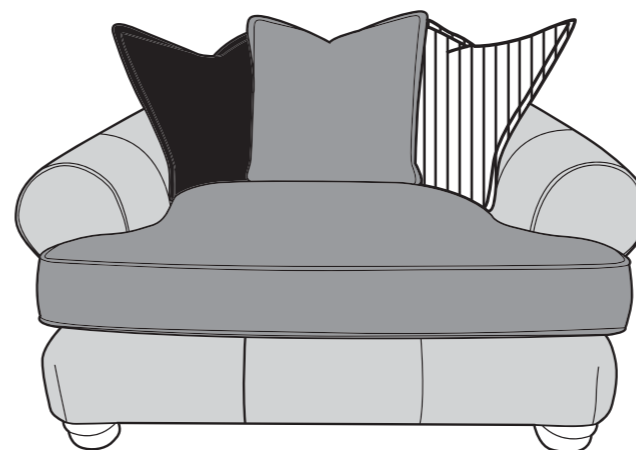

COVER 2
(INNER/
OUTSIDE BACK)

COVER 3
(SCATTER)

Standard back
Scatter Cushions

Front = Cover 3
Back = Cover 2
Flanged Edge

MANUFACTURER MEMBER

HORATIO MIX COVER GUIDE: PILLOW BACK

Please use this guide when ordering the following pieces to clarify cover options.

4 Seater Modular Sofa - 4MD-P-C

3 Seater Sofa - 3ST-P-C

2 Seater Sofa - 2ST-P-C

Love Chair - LOV-P-C

COVER 1
(OUTER / FRONT BORDER/ ARM/ SIDES)

COVER 2
(INNER/ OUTSIDE BACK/ PILLOW)

COVER 3
(PILLOW)

COVER 4
(PILLOW)

COVER 5
(BOLSTER)

Pillow Back Cushions

Pillow Back Bolster Cushion

SUGGESTED ACCENT PIECES

Horatio Footstool (FST)
(Fabric Only)

Kenneth Accent Chair (ACH)
(Fabric Only)

COVER 1
(OUTER / BOLSTER FRONT)

COVER 2
(INNER / BOLSTER BACK)