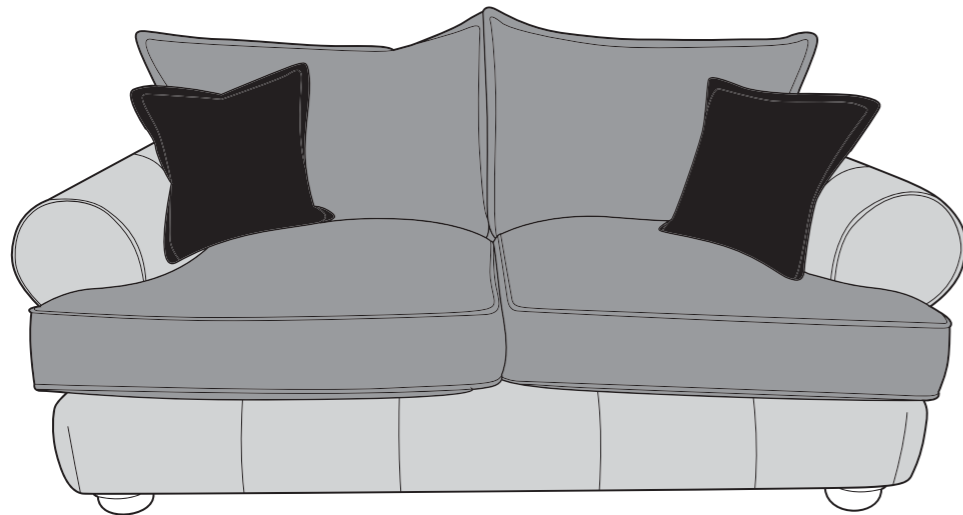

Please use this guide when ordering the following pieces to clarify cover options.

4 Seater Modular Sofa - 4MD-S-C

3 Seater Sofa - 3ST-S-C

2 Seater Sofa - 2ST-S-C

Love Chair - LOV-S-C

COVER 1
(OUTER / FRONT
BORDER / ARM/
SIDES)

COVER 2
(INNER/
OUTSIDE BACK)

COVER 3
(SCATTER)

Standard back
Scatter Cushions

Front = Cover 3
Back = Cover 2
Flanged Edge

MANUFACTURER MEMBER

HORATIO MIX COVER GUIDE: PILLOW BACK

Please use this guide when ordering the following pieces to clarify cover options.

4 Seater Modular Sofa - 4MD-P-C

3 Seater Sofa - 3ST-P-C

2 Seater Sofa - 2ST-P-C

Love Chair - LOV-P-C

COVER 1
(OUTER / FRONT BORDER/ ARM/ SIDES)

COVER 2
(INNER/ OUTSIDE BACK/ PILLOW)

COVER 3
(PILLOW)

COVER 4
(PILLOW)

Please note : All dimension are approximate. Allow tolerance of +/- 2.5cm.

A high density foam base seat interior with a duck feather filled, channelled topper which provides both luxurious softness and support.