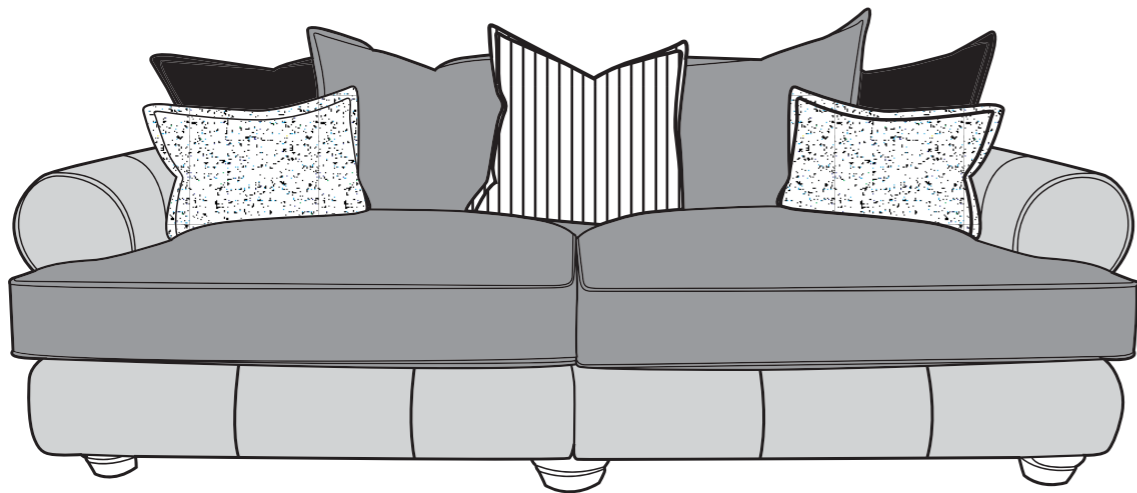

COVER 2
(INNER/
OUTSIDE BACK)

COVER 3
(SCATTER)

Standard back
Scatter Cushions

Front = Cover 3
Back = Cover 2
Flanged Edge

MANUFACTURER MEMBER

HORATIO MIX COVER GUIDE: PILLOW BACK

Please use this guide when ordering the following pieces to clarify cover options.

4 Seater Modular Sofa - 4MD-P-C

3 Seater Sofa - 3ST-P-C

2 Seater Sofa - 2ST-P-C

Love Chair - LOV-P-C

COVER 1
(OUTER / FRONT BORDER/ ARM/ SIDES)

COVER 2
(INNER/ OUTSIDE BACK/ PILLOW)

COVER 3
(PILLOW)

COVER 4
(PILLOW)

Please note : All dimension are approximate. Allow tolerance of +/- 2.5cm.

A high density foam base seat interior with a duck feather filled, channelled topper which provides both luxurious softness and support.