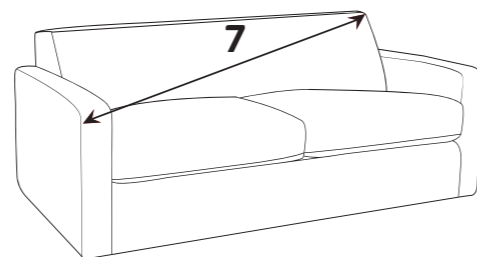

Bolster Cushion

Front = Cover 1
Back = Cover 2
Flanged Edge

HORATIO MIX DIMENSIONS (CM)

AVAILABLE PIECES	HEIGHT 1	WIDTH 2	DEPTH 3	SEAT HEIGHT 4	SEAT DEPTH 5	SEAT WIDTH 6	ACCESS DIAGONAL 7	OUTBACK HEIGHT 8	ARM HEIGHT 9	WEIGHT (KG)	SCATTER CUSHIONS / BOLSTERS
4 SEATER MODULAR SOFA (4MD)	86	246	106	49	70	188	248	70	63	80	SB = 2 x SCATTER PB = 2 x BOLSTER
4ML/4MR UNIT	86	123	106	49	70	94	147	70	63	40	SB = 1 x SCATTER PB = 1 x BOLSTER
3 SEATER SOFA (3ST)	86	209	106	49	70	157	221	70	63	65	SB = 2 x SCATTER PB = 1 x BOLSTER
2 SEATER SOFA (2ST)	86	189	106	49	70	134	203	70	63	59.5	SB = 2 x SCATTER PB = 1 x BOLSTER
LOVE CHAIR (LOV)	86	147	106	49	70	91	168	70	63	50.5	SB = 2 x SCATTER
ACCENT PIECES											
KENNETH ACCENT CHAIR (ACH)	114	98	108	56	54	62	130	N/A	63	34	N/A
HORATIO FOOTSTOOL (FST)	29	93	93	N/A	N/A	N/A	114	N/A	N/A	18	N/A

* Pillow Back with sumptuous feather filled pillow backs and feather bolsters 

* Serpentine seat springs & silent wire.

* Elasticated back webbing.

DIMENSION GUIDE

Check the diagonal access dimension to ensure furniture will fit in your home.

- 1 - HEIGHT
- 2 - WIDTH
- 3 - DEPTH
- 4 - SEAT HEIGHT
- 5 - SEAT DEPTH (STD & PILLOW)
- 6 - SEAT WIDTH
- 7 - DIAGONAL ACCESS
- 8 - OUTBACK HEIGHT
- 9 - ARM HEIGHT

Illustrations used for reference only.

Please note : All dimension are approximate. Allow tolerance of +/- 2.5cm.

A high density foam base seat interior with a duck feather filled, channelled topper which provides both luxurious softness and support.