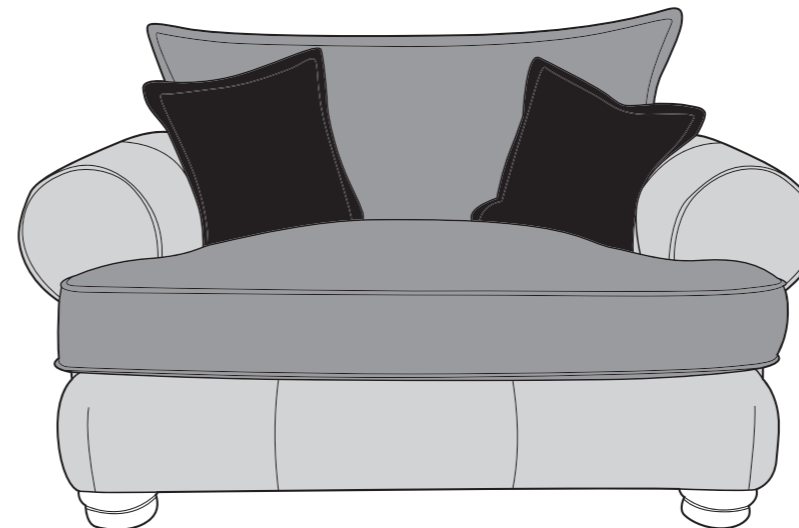

Please use this guide when ordering the following pieces to clarify cover options.

4 Seater Modular Sofa - 4MD-S-C

3 Seater Sofa - 3ST-S-C

2 Seater Sofa - 2ST-S-C

Love Chair - LOV-S-C

COVER 1
(OUTER / FRONT
BORDER / ARM/
SIDES)

COVER 2
(INNER/
OUTSIDE BACK)

COVER 3
(SCATTER)

Standard back
Scatter Cushions

Front = Cover 3
Back = Cover 2
Flanged Edge

MANUFACTURER MEMBER

HORATIO MIX COVER GUIDE: PILLOW BACK

Please use this guide when ordering the following pieces to clarify cover options.

4 Seater Modular Sofa - 4MD-P-C

3 Seater Sofa - 3ST-P-C

2 Seater Sofa - 2ST-P-C

Love Chair - LOV-P-C

COVER 1
(OUTER / FRONT BORDER/ ARM/ SIDES)

COVER 2
(INNER/ OUTSIDE BACK/ PILLOW)

COVER 3
(PILLOW)

COVER 4
(PILLOW)