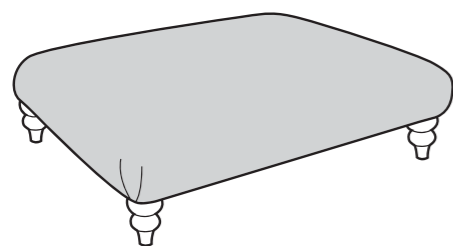

COVER 2
(INNER/
OUTSIDE BACK)

COVER 3
(SCATTER)

Standard back
Scatter Cushions

Front = Cover 3
Back = Cover 2
Flanged Edge

MANUFACTURER MEMBER

HORATIO MIX COVER GUIDE: PILLOW BACK

Please use this guide when ordering the following pieces to clarify cover options.

4 Seater Modular Sofa - 4MD-P-C

3 Seater Sofa - 3ST-P-C

2 Seater Sofa - 2ST-P-C

Love Chair - LOV-P-C

COVER 1
(OUTER / FRONT BORDER/ ARM/ SIDES)

COVER 2
(INNER/ OUTSIDE BACK/ PILLOW)

COVER 3
(PILLOW)

COVER 4
(PILLOW)

COVER 5
(BOLSTER)

Pillow Back Cushions

Pillow Back Bolster Cushion

SUGGESTED ACCENT PIECES

Horatio Footstool (FST)
(Fabric Only)

Kenneth Accent Chair (ACH)
(Fabric Only)

COVER 1
(OUTER / BOLSTER FRONT)

COVER 2
(INNER / BOLSTER BACK)

Bolster Cushion

Front = Cover 1
Back = Cover 2
Flanged Edge

HORATIO MIX DIMENSIONS (CM)

AVAILABLE PIECES	HEIGHT 1	WIDTH 2	DEPTH 3	SEAT HEIGHT 4	SEAT DEPTH 5	SEAT WIDTH 6	ACCESS DIAGONAL 7	OUTBACK HEIGHT 8	ARM HEIGHT 9	WEIGHT (KG)	SCATTER CUSHIONS / BOLSTERS
4 SEATER MODULAR SOFA (4MD)	86	246	106	49	70	188	248	70	63	80	SB = 2 x SCATTER PB = 2 x BOLSTER
4ML/4MR UNIT	86	123	106	49	70	94	147	70	63	40	SB = 1 x SCATTER PB = 1 x BOLSTER
3 SEATER SOFA (3ST)	86	209	106	49	70	157	221	70	63	65	SB = 2 x SCATTER PB = 1 x BOLSTER
2 SEATER SOFA (2ST)	86	189	106	49	70	134	203	70	63	59.5	SB = 2 x SCATTER PB = 1 x BOLSTER
LOVE CHAIR (LOV)	86	147	106	49	70	91	168	70	63	50.5	SB = 2 x SCATTER
ACCENT PIECES											
KENNETH ACCENT CHAIR (ACH)	114	98	108	56	54	62	130	N/A	63	34	N/A
HORATIO FOOTSTOOL (FST)	29	93	93	N/A	N/A	N/A	114	N/A	N/A	18	N/A