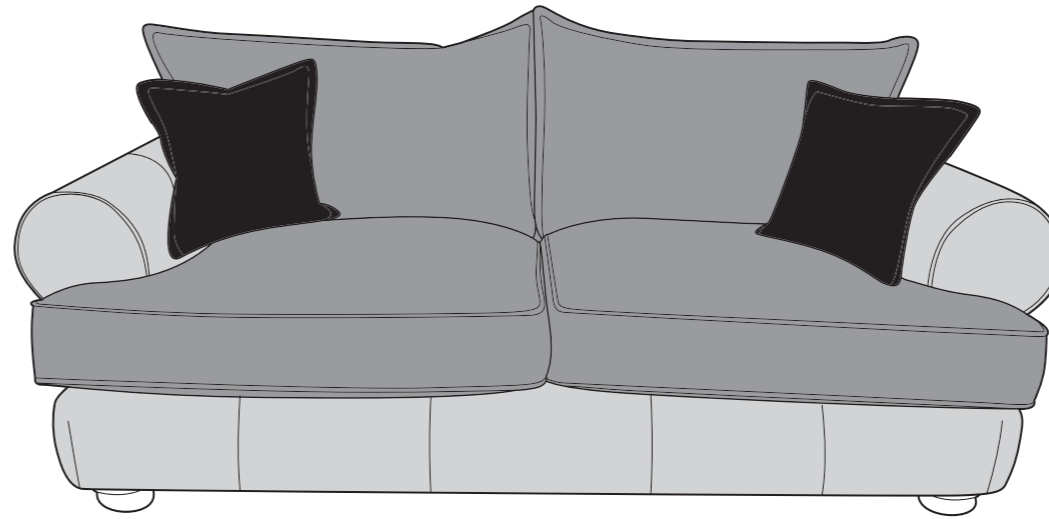

Colours represented are to be used as a guide only, colour shadings can vary slightly from each roll of fabric/leather hide. Please refer to manufacturers swatch for more colour options.

29/01/2025

HORATIO MIX COVER GUIDE: STANDARD BACK

Please use this guide when ordering the following pieces to clarify cover options.

4 Seater Modular Sofa - 4MD-S-C

3 Seater Sofa - 3ST-S-C

2 Seater Sofa - 2ST-S-C

Love Chair - LOV-S-C

COVER 1
(OUTER / FRONT
BORDER / ARM/
SIDES)

COVER 2
(INNER/
OUTSIDE BACK)

COVER 3
(SCATTER)

Standard back
Scatter Cushions

Front = Cover 3
Back = Cover 2
Flanged Edge

MANUFACTURER MEMBER

HORATIO MIX COVER GUIDE: PILLOW BACK

Please use this guide when ordering the following pieces to clarify cover options.

Please note : All dimension are approximate. Allow tolerance of +/- 2.5cm.

A high density foam base seat interior with a duck feather filled, channelled topper which provides both luxurious softness and support.